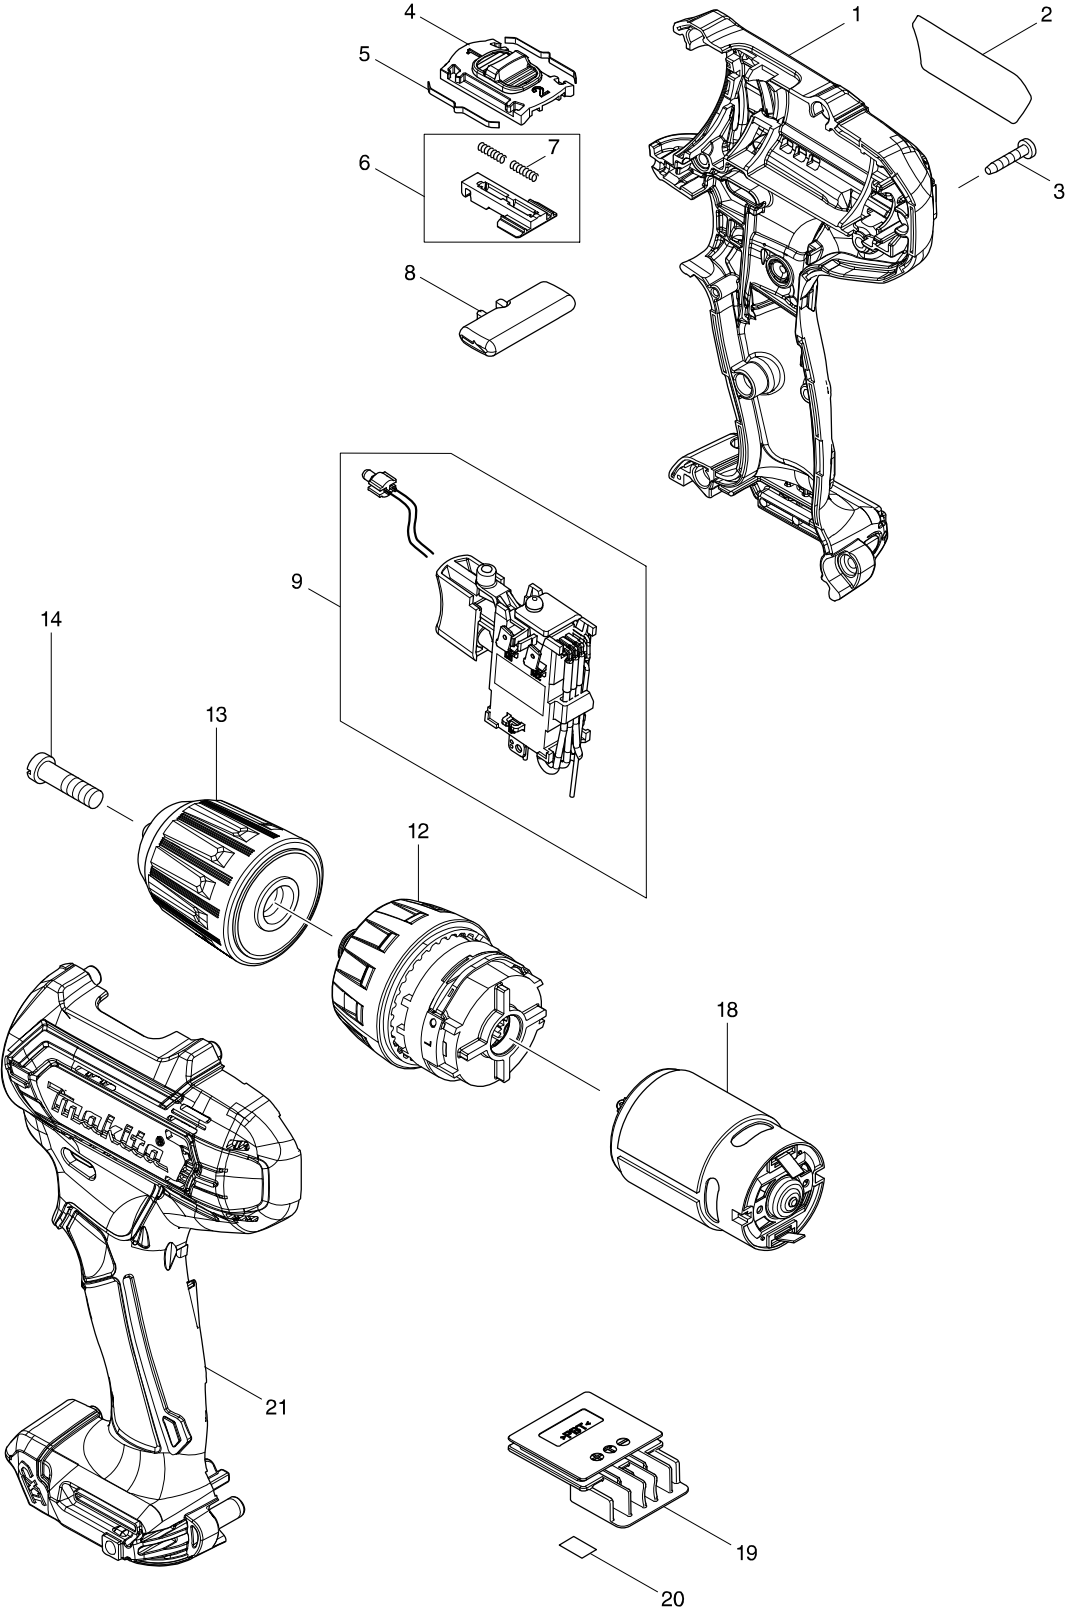

Model DF333D CORDLESS DRIVER DRILL

Model DF333D CORDLESS DRIVER DRILL

Strana 1 / 1

Položka	Objednávacie	Popis	I/C	ks	N/O	Možnosť 1	Možnosť 2	Poznámka
001	183K90-5	HOUSING SET		1				
C10	252126-6	HEX. LOCKING NUT M4-7		2				
D10		INC. 21						
002	855E35-4	DF333D NAME PLATE		1				
003	266429-2	TAPPING SCREW 3X16		9				
004	459026-3	SPEED CHANGE LEVER		1				
005	232493-5	LEAF SPRING		2				
006	127127-2	CHANGE LEVER ASSEMBLY		1				
D10		INC. 7						
007	233025-1	COMPRESSION SPRING 2		2				
008	456039-5	F/R CHANGE LEVER		1				
009	632J76-5	SWITCH UNIT		1				
C10	620625-0	LED CIRCUIT		1				
C20	688161-2	LINE FILTER		1				
012	127125-6	GEAR ASSEMBLY		1				
013	763238-5	KEYLESS DRILL CHUCK 10		1				
014	251468-5	- FLAT HEAD SCREW M6X22		1				
018	629395-8	DC MOTOR		1				
019	644813-5	TERMINAL		1				
020	855E42-7	DF333D SERIAL NO. LABEL		1				
021	183K90-5	HOUSING SET		1				
C10	252126-6	HEX. LOCKING NUT M4-7		2				
D10		INC. 1						
A01	251314-2	+ SCREW M4X12		1				
A02	346909-5	HOOK		1				
A03	784244-7	+ BIT 2-50		1				
A04B	821661-1	PLASTIC CARRYING CASE		1				
C10	417724-5	LATCH		2				
A05B	818P85-6	DF333D SAE MODEL NO. LABEL		1				
A08B	456128-6	BATTERY COVER		1				
A09B	***DC10SB	DC10SB BATTERY CHARGER		1				
D10		COMPO-PARTS						
A10B	197396-9	BATTERY BL1021B SET		2				
E01	632N11-7	LINE FILTER UNIT		1				